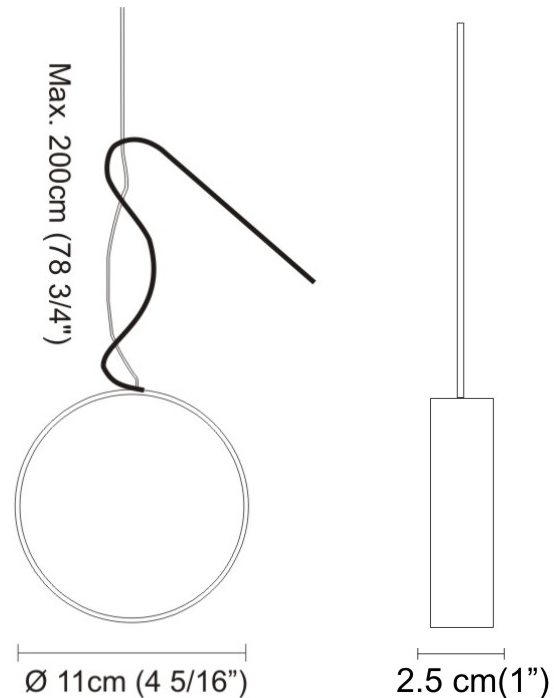

D131053-

base number   Finish
Options

1. To build a product code in our configurator select the specify button on the base model # product page
2. To build a manual product code on this datasheet choose from the options listed below in blue font and add the suffix to the base model #

GENERAL

Series: Do Not Disturb
Brand: Knikerboker
Division: Design
Mounting Type: Suspension
Mounting Location: Ceiling
Subcategory: Ambient

PHYSICAL

Shape: Round
Length (mm): 185
Length (in): 7 ⁵/₁₆
Width (mm): 25
Width (in): 1
Max. Overall Height (mm): 2000
Max. Overall Height (in): 78 ³/₄
Light Distribution: Direct / Indirect
Diffuser: Opal
Fixture Finish: EWH / EBK / MAN / COF / PRD / SLF / GLF / CLF / BRL
Fixture Material: Metal
Cable Details: Silicon Coaxial Cable 1500mm

ELECTRICAL

Lamp Type: LED
Input Wattage (W): 8
Total Output Wattage (W): 7
Dimming: 0-10V Dimming / Phase Dimming (120Vac Only)
Driver Included: Yes
Driver Location: Integrated
Driver Type: Constant Voltage - 120 / 277Vac
Driver Class: Class 2
Input Voltage (V): 120 - 277
Output Voltage (V): 24
Upon Request: (Not included - see components) Remote: 0-10Vdc dimming / (Included) Integral: Phase dimming @120Vac only / Non-dimming 277Vac

LED

Number of LEDs: 1
Color Temperature (°K): 3000
Nominal Lumen (lm): 1000
CRI: >85 CRI
Lamp Life (hrs): 50000

OPTICAL

RATINGS AND CERTIFICATIONS

Certified By: Certified for North American Standards
IP rating: IP20